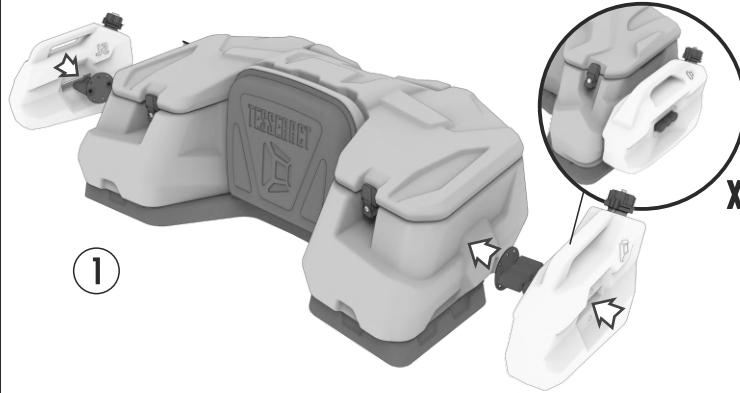

## FIND HIGH QUALITY REAR AND FRONT CARGO BOXES TO TRICK OUT YOUR ATV, UTV AND SNOWMOBILE!

Tesseract provides an immense choice of ATV accessories such as cargo boxes and jerry cans. Great exterior view of the gear will make your ATV look amazing. We offer rear and front cargo boxes of high quality for many ATV, UTV and snowmobile models. First we think about comfort of the rider, that's why we decided to create not a universal but supreme product.

2

x4

3

**BOX+JERRY CANS**

1

x2

2

x8