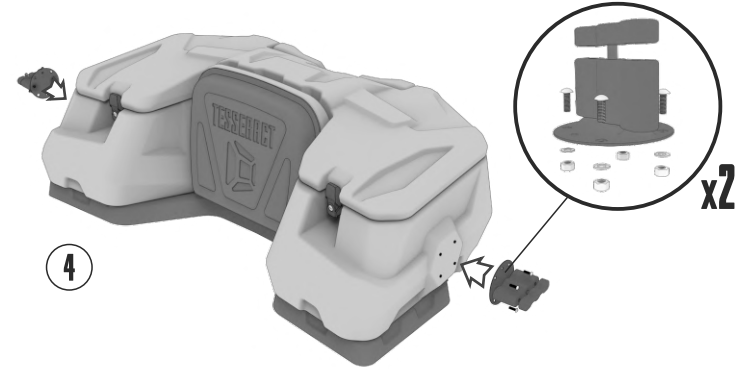

## FIND HIGH QUALITY REAR AND FRONT CARGO BOXES TO TRICK OUT YOUR ATV, UTV AND SNOWMOBILE!

Tesseract provides an immense choice of ATV accessories such as cargo boxes and jerry cans. Great exterior view of the gear will make your ATV look amazing. We offer rear and front cargo boxes of high quality for many ATV, UTV and snowmobile models. First we think about comfort of the rider, that's why we decided to create not a universal but supreme product.

2

x4

3

**BOX+JERRY CANS**

1

x2

2

x8

3

x8

4

x2

5

x2

6

x2