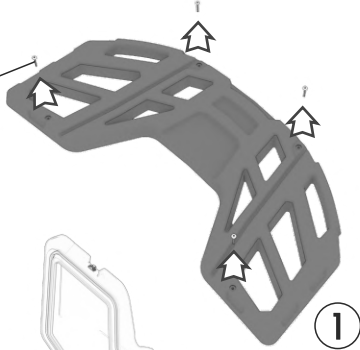

BOX ONLY

x4

1

x4

2

x4

3

BOX+JERRY CANS

1

x2

2

x8

3

x8

4

x2

5

x2

6

x2