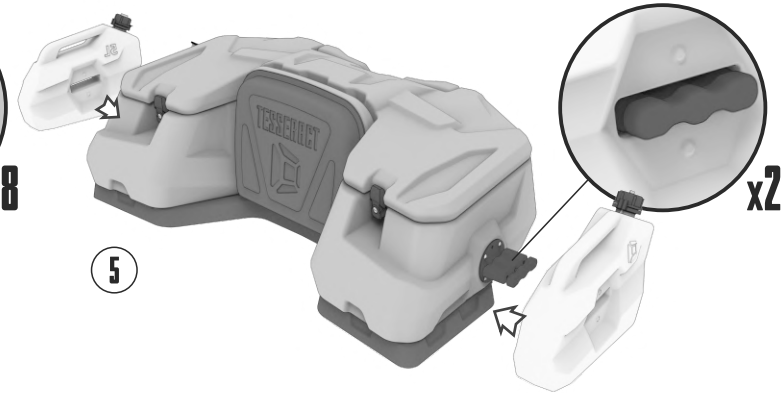

BOX ONLY

x4

1

x4

2

x4

3

BOX+JERRY CANS

1

x2

2

x8

3

x8

4

x2

5

x2

6

x2