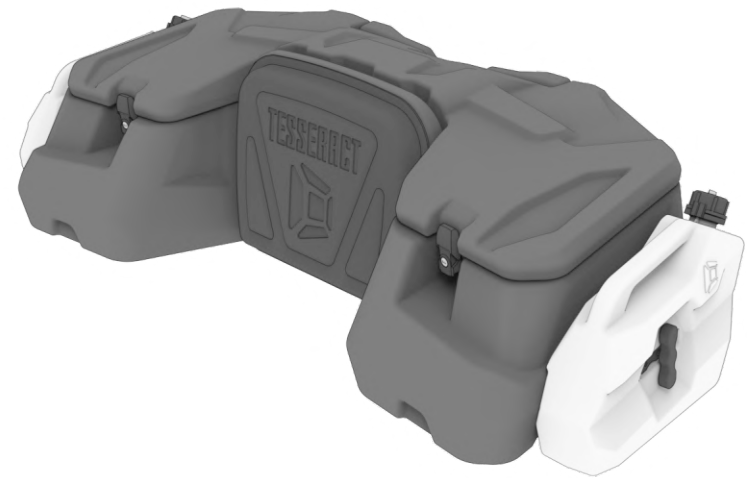

www.tsstbox.com