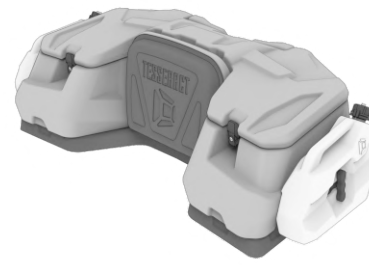

## FIND HIGH QUALITY REAR AND FRONT CARGO BOXES TO TRICK OUT YOUR ATV, UTV AND SNOWMOBILE!

Tesseract provides an immense choice of ATV accessories such as cargo boxes and jerry cans. Great exterior view of the gear will make your ATV look amazing. We offer rear and front cargo boxes of high quality for many ATV, UTV and snowmobile models. First we think about comfort of the rider, that's why we decided to create not a universal but supreme product.

2

x4

3

**BOX+JERRY CANS**

1

x2

2

x8