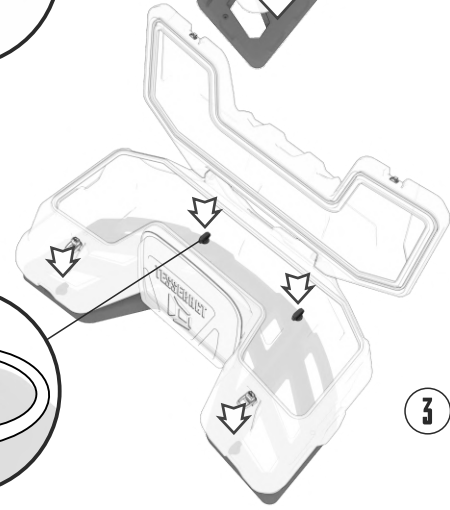

## FIND HIGH QUALITY REAR AND FRONT CARGO BOXES TO TRICK OUT YOUR ATV, UTV AND SNOWMOBILE!

Tesseract provides an immense choice of ATV accessories such as cargo boxes and jerry cans. Great exterior view of the gear will make your ATV look amazing. We offer rear and front cargo boxes of high quality for many ATV, UTV and snowmobile models. First we think about comfort of the rider, that's why we decided to create not a universal but supreme product.

2

x4

3

**BOX+JERRY CANS**

1

x2

2

x8

3

x8

4

x2

5

x2

6

x2