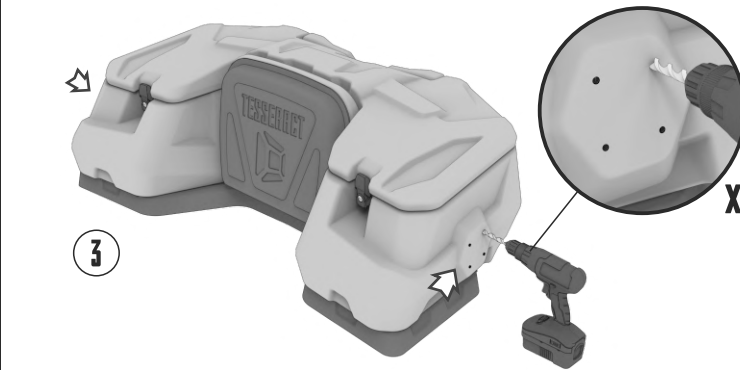

## FIND HIGH QUALITY REAR AND FRONT CARGO BOXES TO TRICK OUT YOUR ATV, UTV AND SNOWMOBILE!

Tesseract provides an immense choice of ATV accessories such as cargo boxes and jerry cans. Great exterior view of the gear will make your ATV look amazing. We offer rear and front cargo boxes of high quality for many ATV, UTV and snowmobile models. First we think about comfort of the rider, that's why we decided to create not a universal but supreme product.

2

x4

3

**BOX+JERRY CANS**

1

x2

2

x8

3

x8

4

x2

5

x2

6

x2