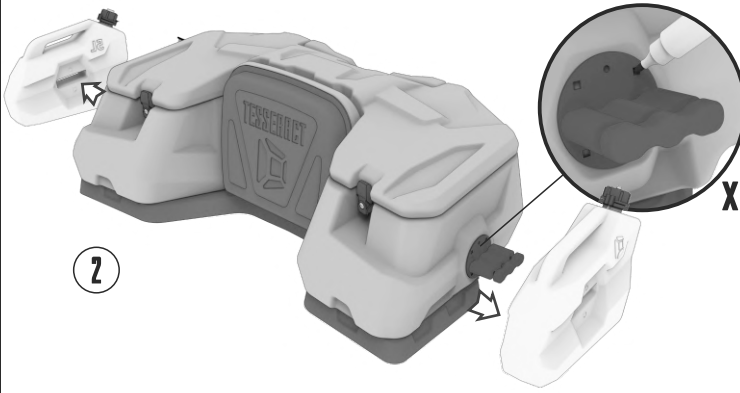

## FIND HIGH QUALITY REAR AND FRONT CARGO BOXES TO TRICK OUT YOUR ATV, UTV AND SNOWMOBILE!

Tesseract provides an immense choice of ATV accessories such as cargo boxes and jerry cans. Great exterior view of the gear will make your ATV look amazing. We offer rear and front cargo boxes of high quality for many ATV, UTV and snowmobile models. First we think about comfort of the rider, that's why we decided to create not a universal but supreme product.

2

x4

3

**BOX+JERRY CANS**

1

x2

2

x8