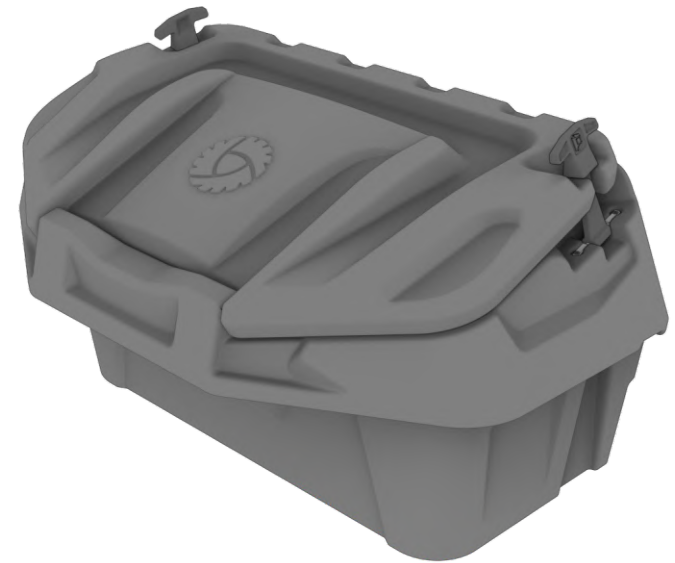

www.tstbox.com